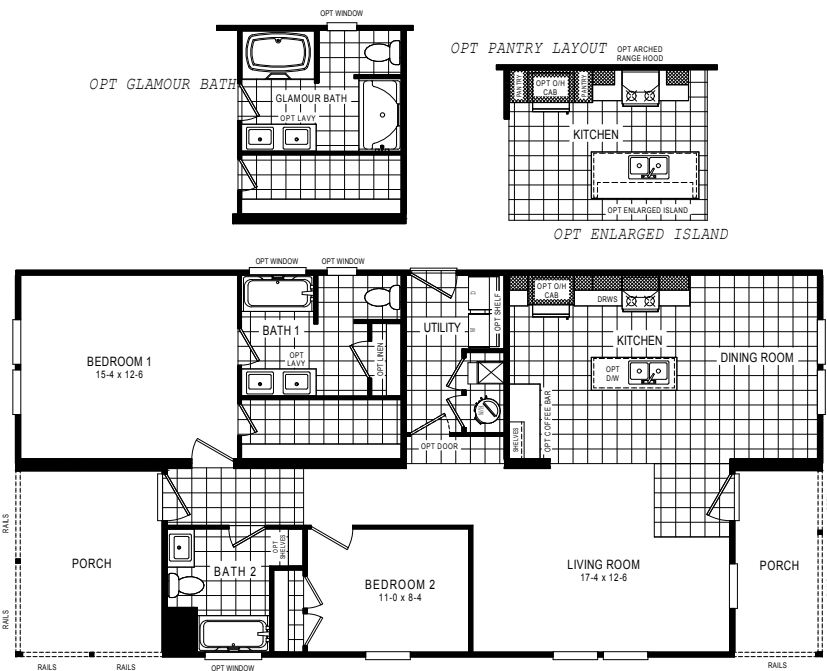

ARIZONA COLLECTION

DESERT SKY

— SERIES —

Desert Sky 28x55P

51ADS28552PH / 2 beds / 2 baths / 1,448 sq. ft. / 28x56

INDEPENDENT & COMMUNITY RETAIL PARTNER EXCLUSIVE

claytonbuiltbuckeye.com

The home series, floor plans, photos, renderings, specifications, features, pricing, materials and availability shown will vary by retailer and state, and are subject to change without notice.